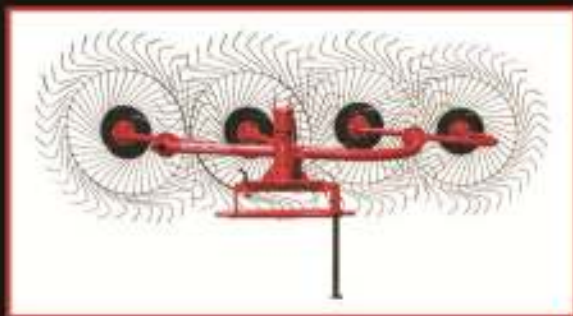

Finger Wheel Rake

Model : FWR
No. of Rakes : 4, 5
For Tractor : 20 HP ~ 95 HP